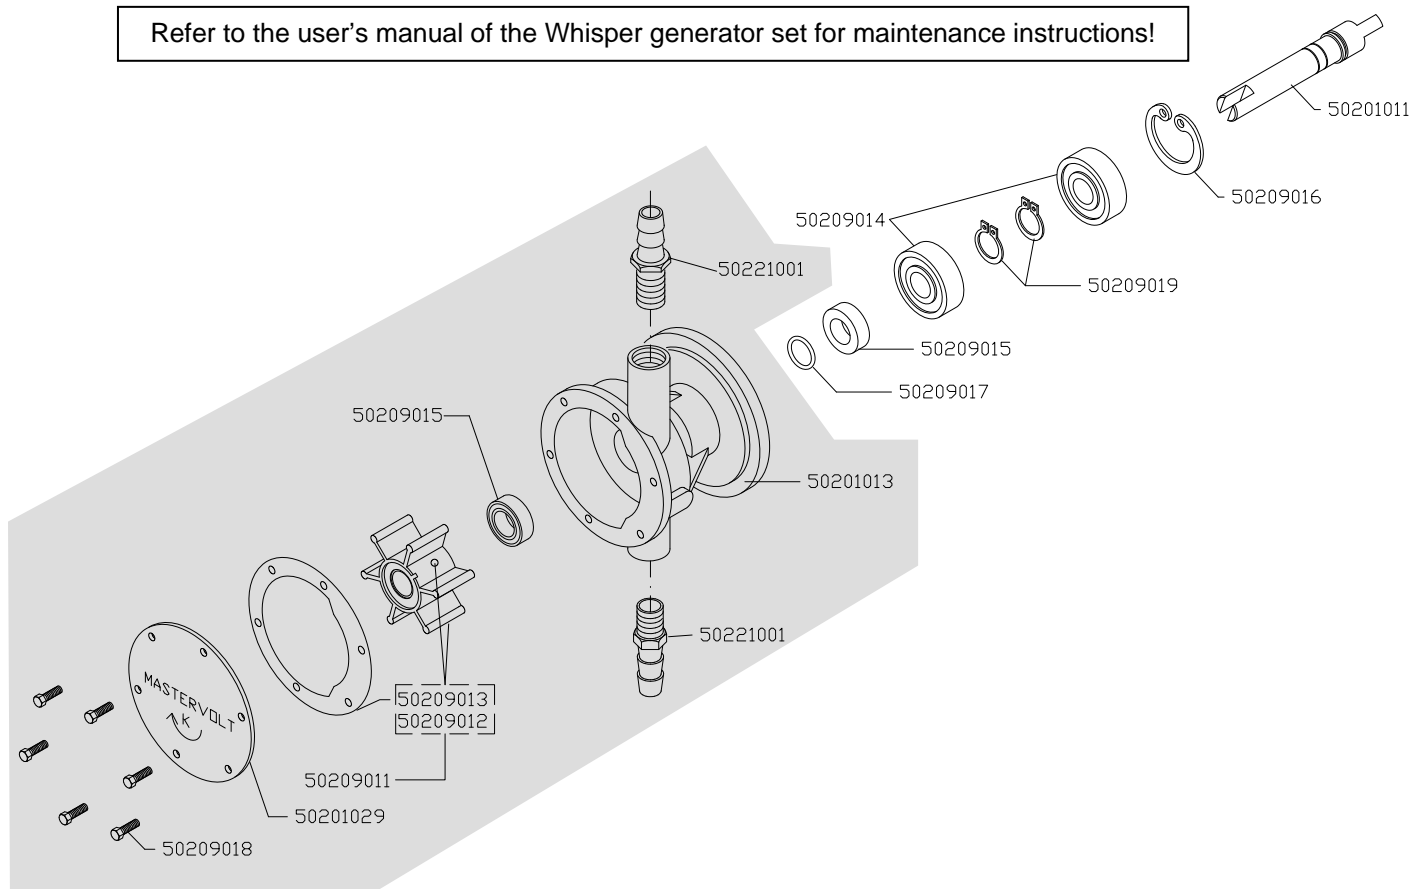

## Repair kit A cooling water pump type K

Part nr. 50201251

Refer to the user's manual of the Whisper generator set for maintenance instructions!

### CONTENTS OF THE DELIVERY

pos.	qty	article no	description
1	1	50201011	Shaft seawater pump type K
2	2	50209014	Bearing imp. pump 12x28x8 mm (6001-2RS)
3	2	50209015	Seal impeller pump WA+RVS 12x22x7
4	1	50209016	Clip impeller pump large DIN472-28 type J
5	1	50209017	O-ring impeller pump NBR 70 12x2,5mm
6	2	50209019	Clip impeller pump small DIN471-11 type A
<b>TOTAL</b>		<b>50201251</b>	<b>REPAIR KIT A COOLING WATER PUMP TYPE K</b>