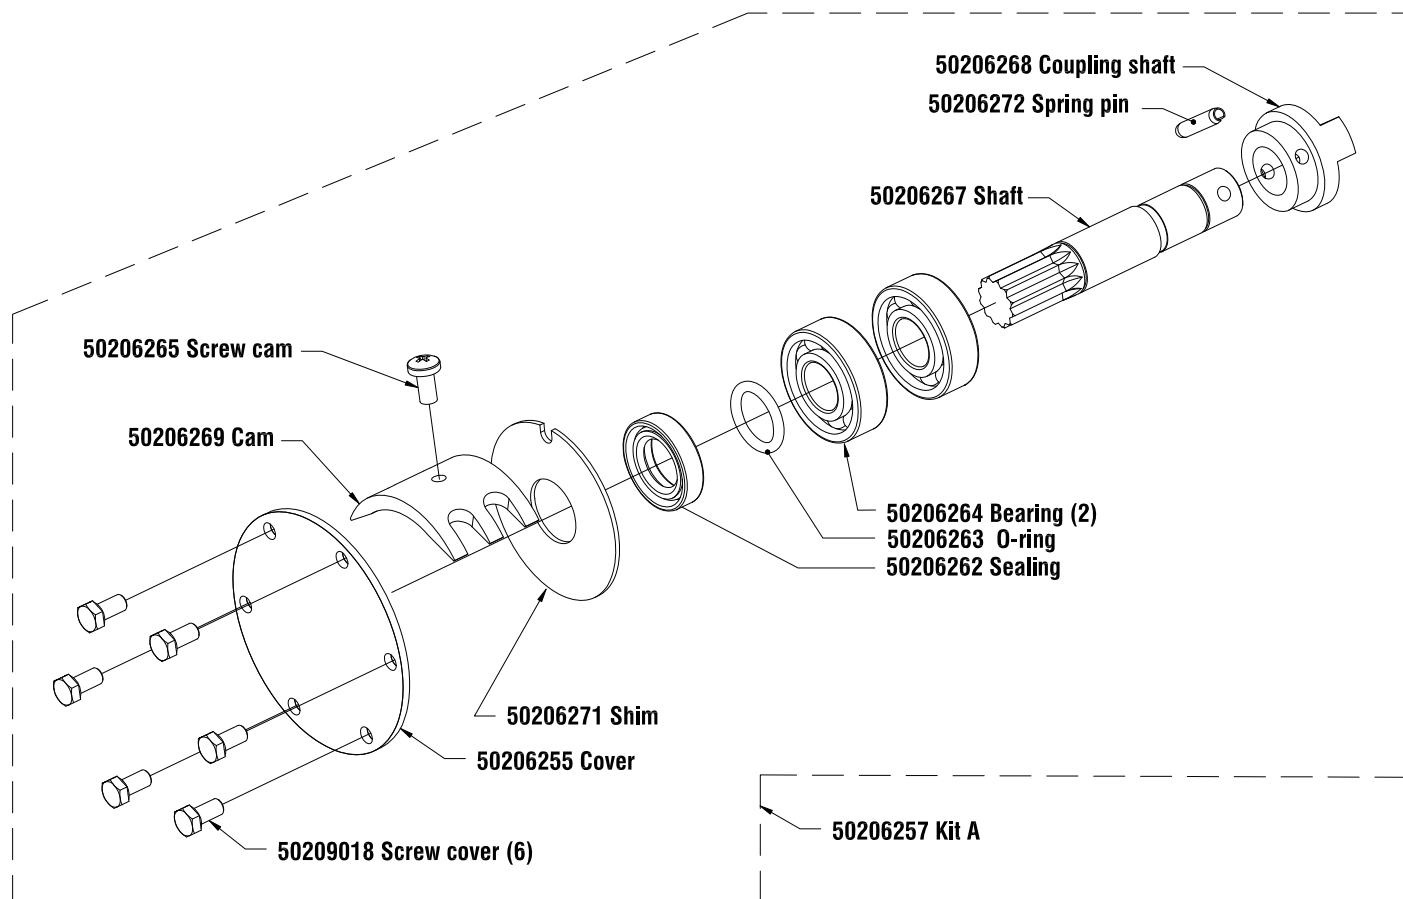

Repair kit A cooling water pump type M16

Part nr. 50206257

Refer to the user's manual of the Whisper generator set for maintenance instructions!

CONTENTS OF THE DELIVERY

pos	qty	article no	description
1	1	50206267	Shaft raw water pump M16
2	1	50206268	Coupling shaft raw water pump M16
3	1	50206272	Spring pin raw water pump M16
4	2	50206264	Bearing raw water pump M16
5	1	50206263	O-ring raw water pump M16
6	1	50206271	Shim shaft raw water pump M16
7	1	50206266	Ring raw water pump M16
8	1	50206269	Cam raw water pump M16
9	1	50206265	Screw cam raw water pump M16
10	1	50206274	Gasket washer raw water pump M16
11	6	50209018	Screws impeller pump Stainless ZKGR M4x8
12	1	50209021	Cover impeller pump neutral
13	1	50206262	Seal raw water pump M16
14	1	50206259	Impeller raw water pump M16
15	1	50206260	Gasket raw water pump M16
TOTAL		50206257	REPAIR KIT A COOLING WATER PUMP TYPE M16